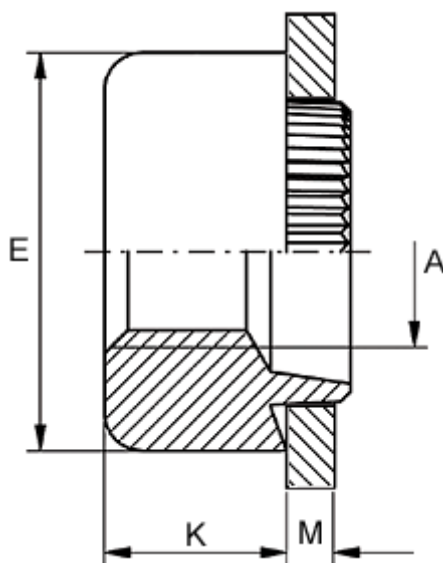

Article number: 12722000080700

Description: KLEE-coil 722 000 080.700
M8 Light-alloy metal

Measures

Female thread A	= M8
Height K	= 7.0
Outer diameter E	= 12.0
Plate thickness	= 0.7
Recommended bore diameter +0.05	= 10.0